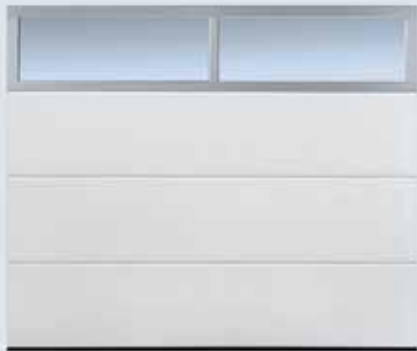

The DURATEC® plastic glazing in Hörmann's sectional doors is exceptionally resistant to scratches and remains clear even after repeated washing and heavy use.

Glazing versions for ribbed styles

Glazing type D

For all garage door types and side doors with ribbed appearance, in the Woodgrain and Decograin® surface finishes. Glazing frame: Synthetic, in black or white, or in door colour on request. Glazing: Depending on the door type as single or double synthetic panes, clear or crystal-structured. Clear view: 602 x 132 mm

Aluminium-framed compound windows

For the door types and side doors, with ribbed appearance and surface finish in woodgrain-embossed or Silkgrain®. Glazing frame: Aluminium tubular profiles stained in natural colour (E6/EV1), on request in the colour of the garage door. Glazing: Depending on the door type as single or double synthetic panes, clear or crystal structure. Special glazings and expanded mesh on request.