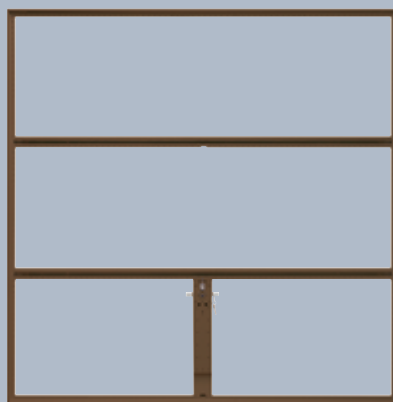

2011 Open-for-infill (Brown)

● Available in "Golden Oak" and "Rosewood"

▲ Designs are available in:
Dark brown RAL 8028
Light blue RAL 5005
Steel blue RAL 5011 - except for 2103
Green RAL 6005
Red RAL 3003
Black RAL 9005

"Please note that the Georgian and Marquess designs are limited in size range in colours." (Please Enquire For Details)