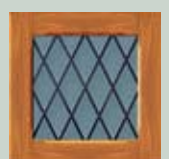

The GRP designs

There are many beautiful styles to choose from in the Hörmann GRP range of garage doors. Offering the choice from rustic designs to modern panels that give the feel and impression of natural timber.

- Supersmooth white surface finish
- ▲ Woodgrain surface finish
- Window options available

GRP door glazings

Door designs 2041 and 2042 are available with plain, diamond and square design glazing with translucent or smoked pane. Design 2044 Stamford is available with translucent, smoked or black pane.

Diamond